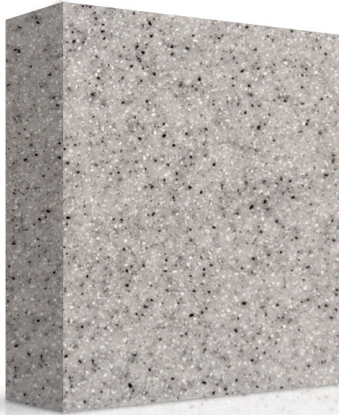

## 219AR Silver Mist

### Dimension:

1/2" thick X 30" wide X 144" long  
(12 mm X 760 mm X 3660 mm)

### Weight:

60 kgs (132 lbs) approximately per standard  
1/2" (12 mm) sheet

MEGANITE provides high performance acrylic solid surface used as countertops, backsplashes, window sills, sinks, shower walls, and transaction tops that work wonderfully for residential and commercial applications.