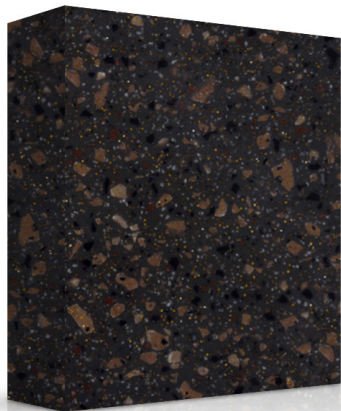

Series / BOULDER

820SA

Botanic Gemstone

Dimension:

1/2" thick X 30" wide X 144" long
(12 mm X 760 mm X 3660 mm)

Weight:

60 kgs (132 lbs) approximately per standard
1/2" (12 mm) sheet

MEGANITE provides high performance acrylic solid surface used as countertops, backsplashes, window sills, sinks, shower walls, and transaction tops that work wonderfully for residential and commercial applications.

www.meganite.com/tell-us-about-your-project

Note

Photos can look different from actual color samples.
Ordering a physical sample is recommended.