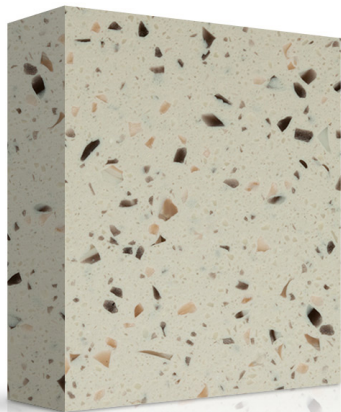

Series / SHELL

**9927B**

## Shell Mosaic

### Dimension:

1/2" thick X 30" wide X 144" long  
(12 mm X 760 mm X 3660 mm)

### Weight:

60 kgs (132 lbs) approximately per standard  
1/2" (12 mm) sheet

MEGANITE provides high performance acrylic solid surface used as countertops, backsplashes, window sills, sinks, shower walls, and transaction tops that work wonderfully for residential and commercial applications.