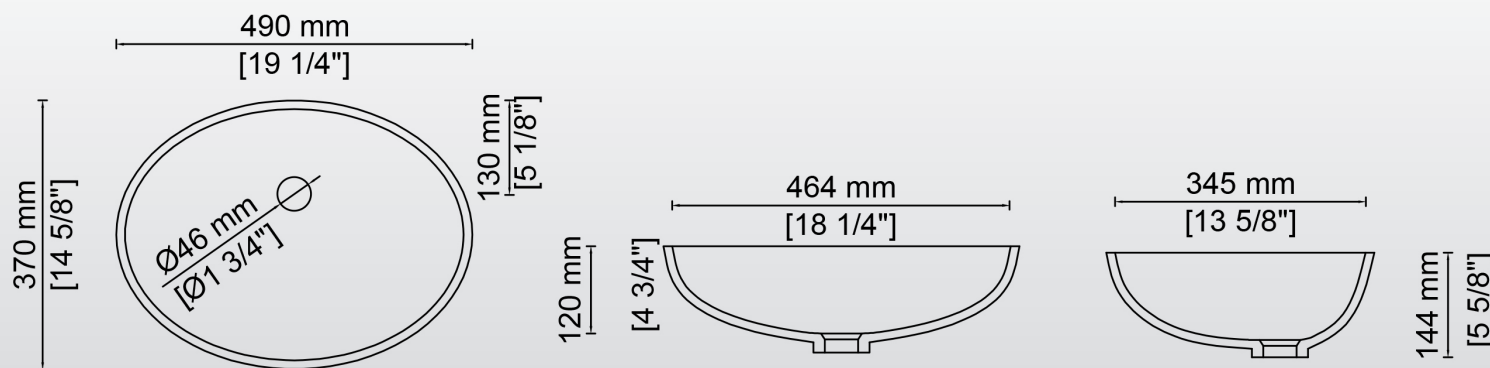

Note

- Installers to complete tap hole.
- Photos can look different from actual color sample.
- Actual product measurement may vary  $\pm 5$ mm due to product enhancement.

Installation Type:

**U** undermount